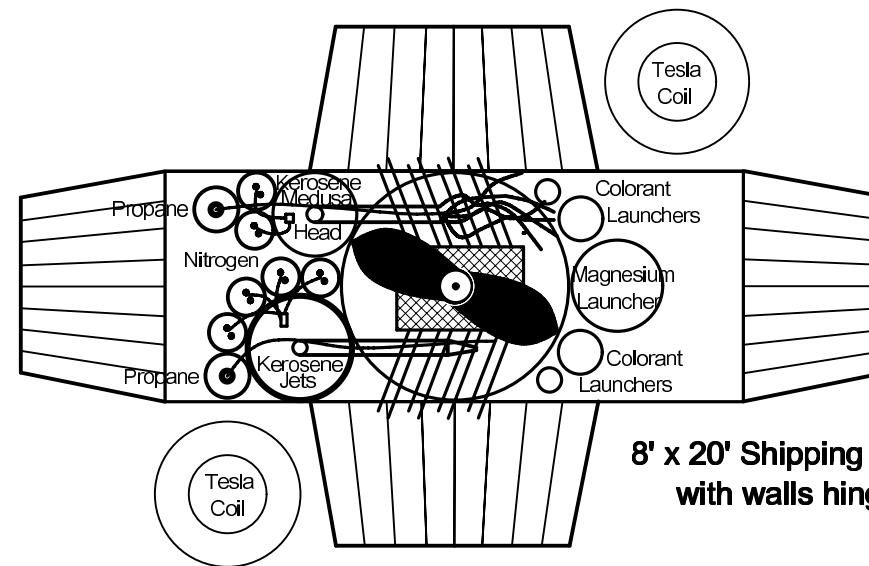

The V-40

A machine to recreate The Big Bang

A Project of
The Shipyard Art/Build Collective
Burning Man 2004

8' x 10' Shipping Container
with walls hinged-up

8' x 20' Shipping Container
with walls hinged-up

60 feet