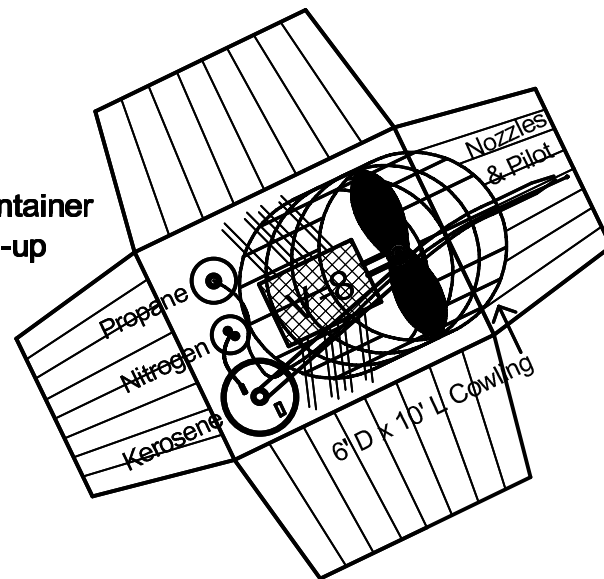

The V-40

A machine to recreate The Big Bang

A Project of
The Shipyard Art/Build Collective
Burning Man 2004

8' x 10' Shipping Container
with walls hinged-up

8' x 20' Shipping Container
with walls hinged-up

60 feet