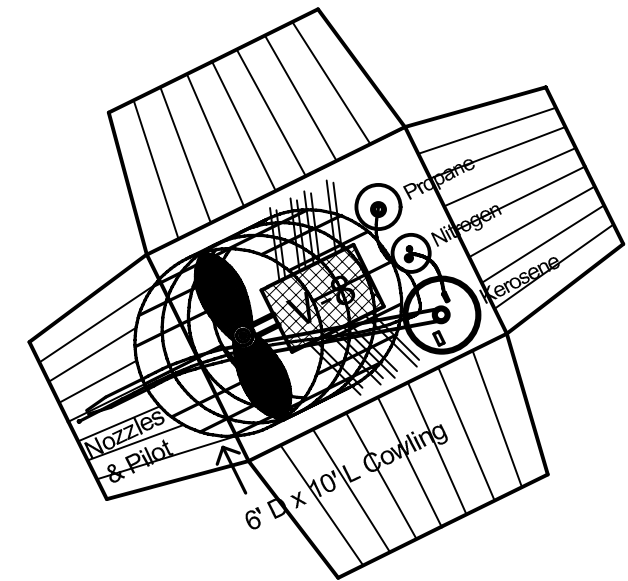

The V-40

A machine to recreate The Big Bang

A Project of
The Shipyard Art/Build Collective
Burning Man 2004

8' x 10' Shipping Container
with walls hinged-up

8' x 20' Shipping Container
with walls hinged-up

60 feet